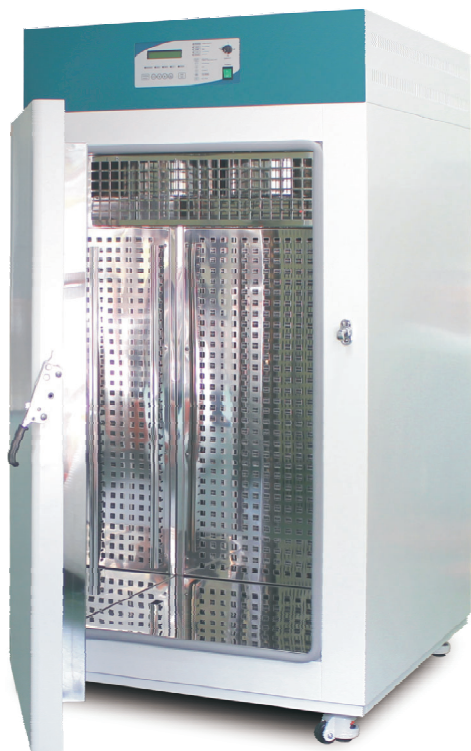

JSCO-Series

HEPA FILTER CLEAN AIR OVEN

amb. +10 °C ~ 250 °C
H14 (ISO Class5) HEPA

Controller

- 16-bit Microprocessor +/-0.1 °C Digital PID Controller
- Constant Temperature Mode / Program Mode
- 1 Pattern 10 Segments 999 times or unlimited repeat.
- Segment skip and pattern link function
- Automatic STOP timer
- Timer 99min 59sec / 99hr 59min or continuous
- Temperature calibration
- Auto-tuning function
- Class A Pt-100 Ohm sensor
- RS-232C Interface with PC Software [Option]

Features

Performance

- Temperature Range : amb. +10 °C to 250 °C
- Temperature Accuracy : within +/- 0.3 °C
- Temperature Uniformity : within +/- 5.0 °C

Control Temperature Range ambient +10 °C to 250 °C.
Forced air convection through HI-TEMP. H14 (ISO Class 5)
HEPA Filter removes particles up to 99.995%.
HEPA filtered clean horizontal laminar air flow created
across the chamber between HEPA Filter installed on the
back wall and drawn into the inlet grilles on front door
plenum keep circulated by powerful sirocco blower prevent
cross-contamination and excellent thermal uniformity

Construction

- Durable epoxy powder coated metallic casing
- Corrosion resistant Stainless Steel 304 chamber
- Stainless Steel 316 (ASTM 316) Chamber [OPTION]
- 50mm thick high thermal efficiency mineral wool with
  woven aluminum barrier sheet saves energy and less dust

Convenience

- Floor standing for easy transport and large volume allow
  more throughput and productivity of sample treatment
- Removable and height adjustable shelf by 25mm spacing
- Outer door with silicone gasket and compression door lock
- Easy-to-Replace HEPA Filter

Safety

- DOOR SENSOR CUT OFF HEATER AND FAN
- DUAL OVER TEMPERATURE CUT-OFF BY CONTROLLER
  AND INDEPENDENT THERMOSTAT
- HIGH TEMPERATURE CUT-OFF AND AUDIO VISUAL ALARM
- LOW TEMPERATURE CUT-OFF AND AUDIO VISUAL ALARM
- PT SENSOR SHORT OR DISCONNECTION ALARM
- OVER CURRENT CUT-OFF : Electrical Leakage Breaker